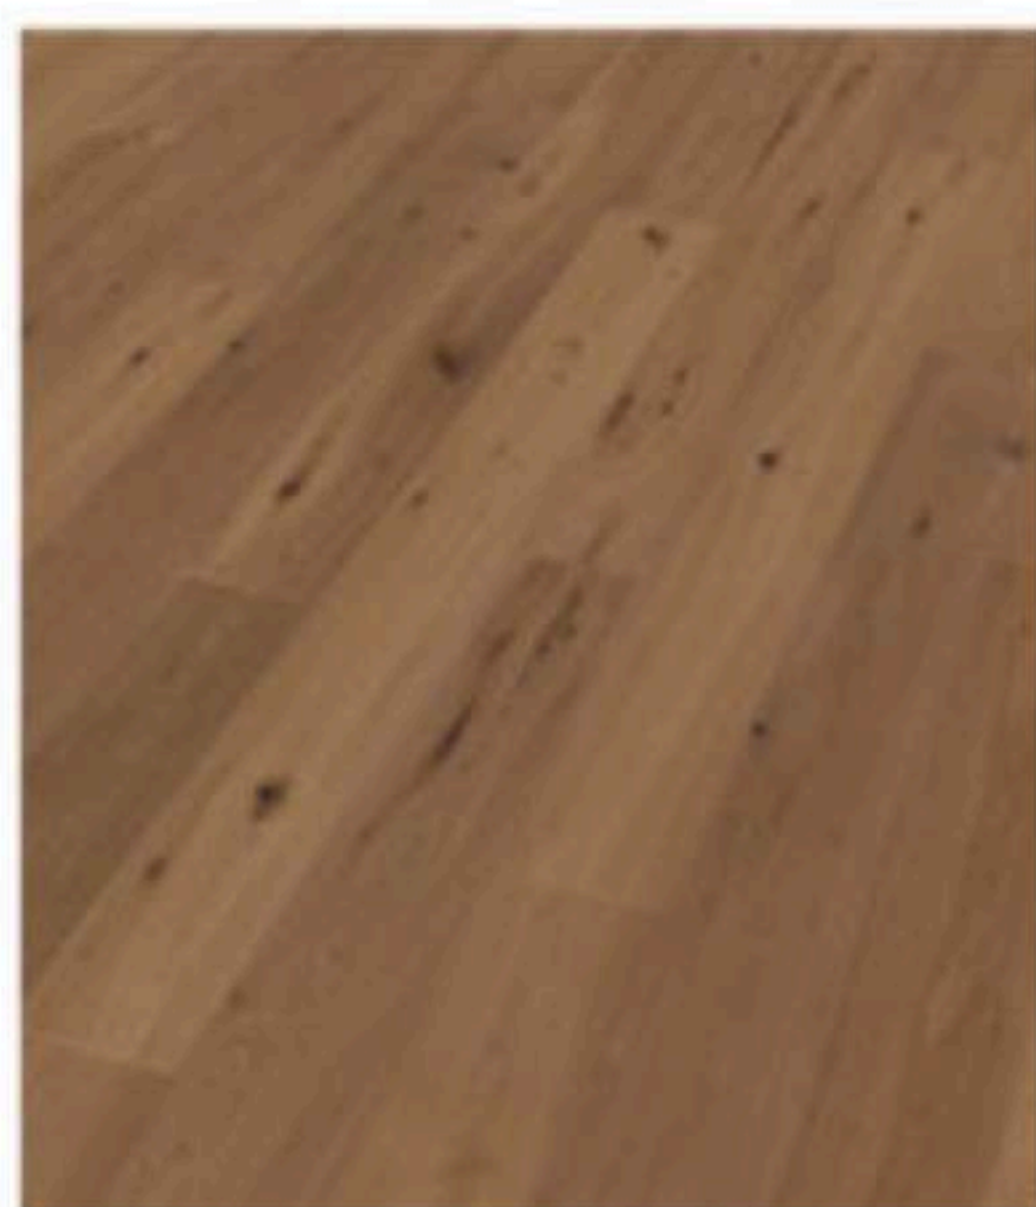

LIVING [22]

Living 160

LIVING [22] PARKETTböDEN

- ✓ Vorgeölt – eine Ersteinpflege ist nach Verlegung erforderlich
- ✓ Drop-Down Klickverbindung
- ✓ V-Fase | 4-seitig
- ✓ Wärmedurchlasswert 0,13 W/mk, geeignet für Warmwasser-Fußbodenheizung gem. der Norm-Vorgaben

Artikel	Abmessung	Nutzschicht	VE	VK €/m²
Living 158	15 x 189 x 1.860 mm	4 mm	2,813 m²	65,90
Living 160	15 x 189 x 1.860 mm	4 mm	2,813 m²	66,90
Living 163	15 x 189 x 1.860 mm	4 mm	2,813 m²	76,90
Living 170	15 x 189 x 1.860 mm	4 mm	2,813 m²	79,90
Living 171	15 x 189 x 1.860 mm	4 mm	2,813 m²	79,90
Living 190	14 x 190 x 1.900 mm	3 mm	2,888 m²	59,90
Living 191	14 x 190 x 1.900 mm	3 mm	2,888 m²	59,90
Living 192	14 x 190 x 1.900 mm	3 mm	2,888 m²	59,90
Living 193	14 x 190 x 1.900 mm	3 mm	2,888 m²	59,90
Living 204	14 x 190 x 1.900 mm	3 mm	2,888 m²	63,90

CE EN 14041 : 2004

unverbindliche Preisempfehlung
inkl. MwSt. ohne Verlegung

Wir erklären, dass das in Verkehr gebrachte Produkt allen einschlägigen Sicherheits- und Gesundheitsanforderungen entspricht.

Holz ist ein natürliches Material. Abweichungen in Struktur und Farbe unterstreichen die natürlichen und attraktiven Charakteristen. Wir haben als Ziel, dass die hier gezeigten Muster größtmögliche Nähe zum später gelieferten Produkt aufzeigen. Abweichungen zum Muster sind kein Reklamationsgrund.