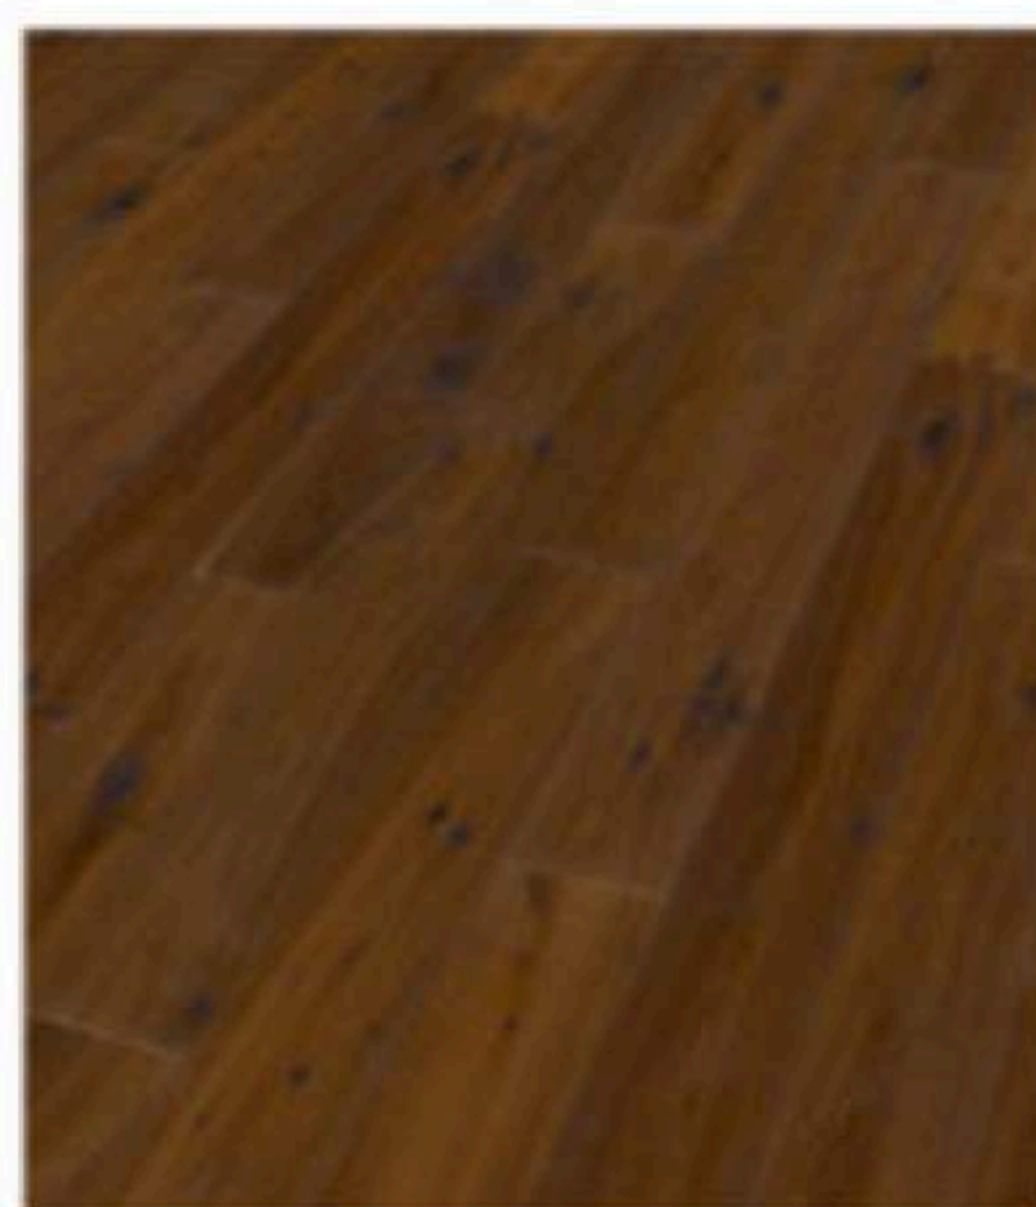

LIVING [22]

Living 163

LIVING [22] PARKETTböDEN

- ✓ Vorgeölt – eine Ersteinpflege ist nach Verlegung erforderlich
- ✓ Drop-Down Klickverbindung
- ✓ V-Fase | 4-seitig
- ✓ Wärmedurchlasswert 0,13 W/mk, geeignet für Warmwasser-Fußbodenheizung gem. der Norm-Vorgaben

Artikel	Abmessung	Nutzschicht	VE	VK €/m²
Living 158	15 x 189 x 1.860 mm	4 mm	2,813 m²	65,90
Living 160	15 x 189 x 1.860 mm	4 mm	2,813 m²	66,90
Living 163	15 x 189 x 1.860 mm	4 mm	2,813 m²	76,90
Living 170	15 x 189 x 1.860 mm	4 mm	2,813 m²	79,90
Living 171	15 x 189 x 1.860 mm	4 mm	2,813 m²	79,90
Living 190	14 x 190 x 1.900 mm	3 mm	2,888 m²	59,90
Living 191	14 x 190 x 1.900 mm	3 mm	2,888 m²	59,90
Living 192	14 x 190 x 1.900 mm	3 mm	2,888 m²	59,90
Living 193	14 x 190 x 1.900 mm	3 mm	2,888 m²	59,90
Living 204	14 x 190 x 1.900 mm	3 mm	2,888 m²	63,90

CE EN 14041 : 2004

unverbindliche Preisempfehlung
inkl. MwSt. ohne Verlegung

Wir erklären, dass das in Verkehr gebrachte Produkt allen einschlägigen Sicherheits- und Gesundheitsanforderungen entspricht.

Holz ist ein natürliches Material. Abweichungen in Struktur und Farbe unterstreichen die natürlichen und attraktiven Charakteristen. Wir haben als Ziel, dass die hier gezeigten Muster größtmögliche Nähe zum später gelieferten Produkt aufzeigen. Abweichungen zum Muster sind kein Reklamationsgrund.