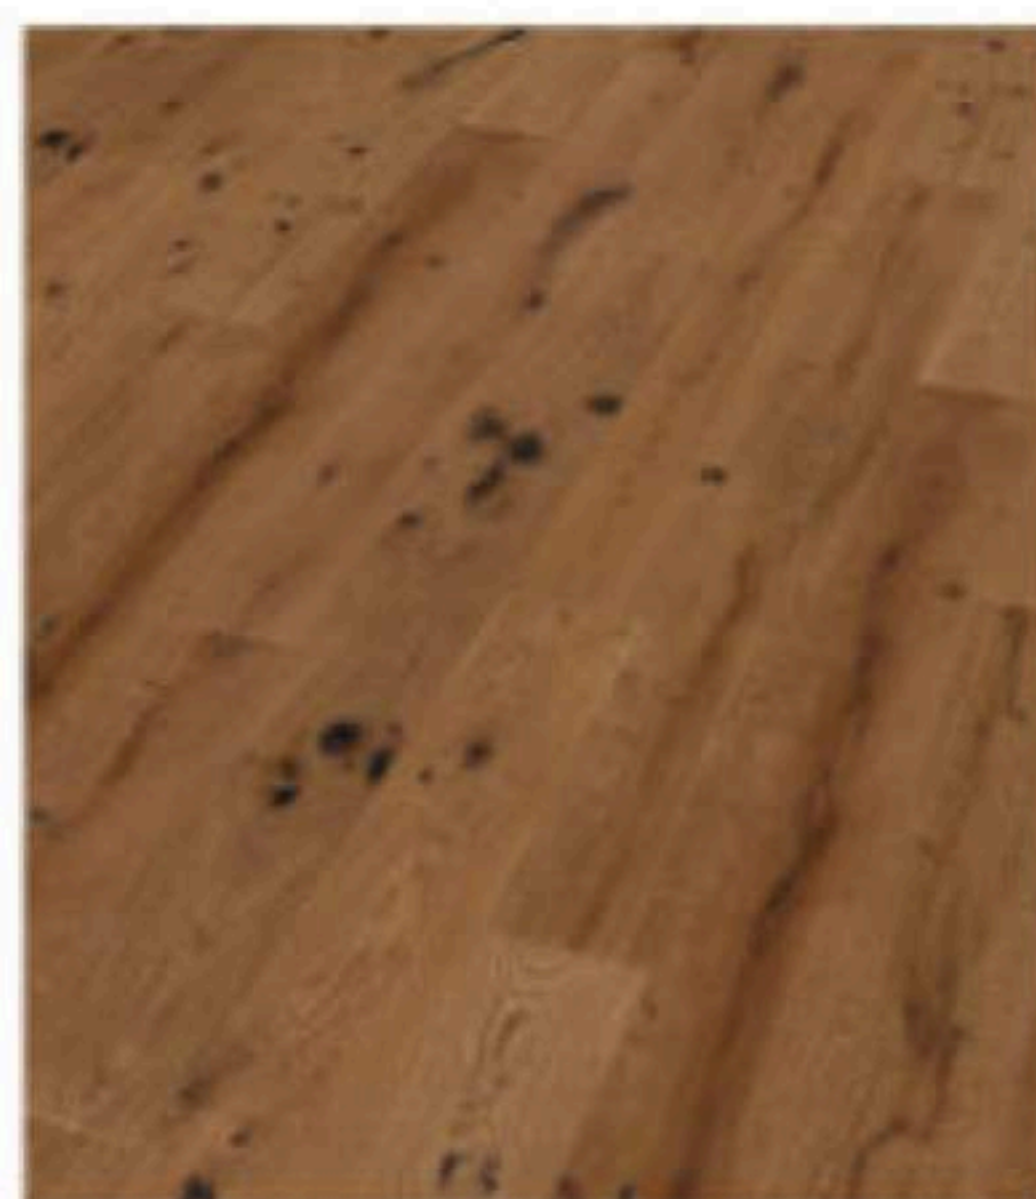

# LIVING [22]

Living 158

Living 160

Living 163

Living 170

Living 171

Living 190

Living 191

**Artikel 158**

Landhausdielen, Eiche  
Rustikal weiß natur-geölt  
Drop Down Click System  
15/4x189x1860 mm  
4-seitig gefast

The image shows a close-up of a light-colored oak wood surface. In the upper left corner, there is a dark, irregular stain or hole. To its right, there is a small, circular hole. The wood grain is clearly visible, running vertically. The overall appearance is rustic and natural.

**Artikel 170**

Landhausdiele, Eiche  
Rustikal antik, angeräuchert  
handgehobelt, natur-geölt  
Drop Down Click System  
15/4x189x1860 mm

The image shows a close-up of a light-colored wood grain surface, likely oak, with a vertical grain pattern. A small, circular hole is visible near the top center, and a faint blue mark is located just below it. The wood has a natural, slightly aged appearance.

The image shows a close-up of a light-colored wood surface, likely oak, with a vertical blue line running down the left side. A small circular hole is visible near the top center. The wood grain is clearly visible, and there are some darker spots and a small insect-like mark on the left side.